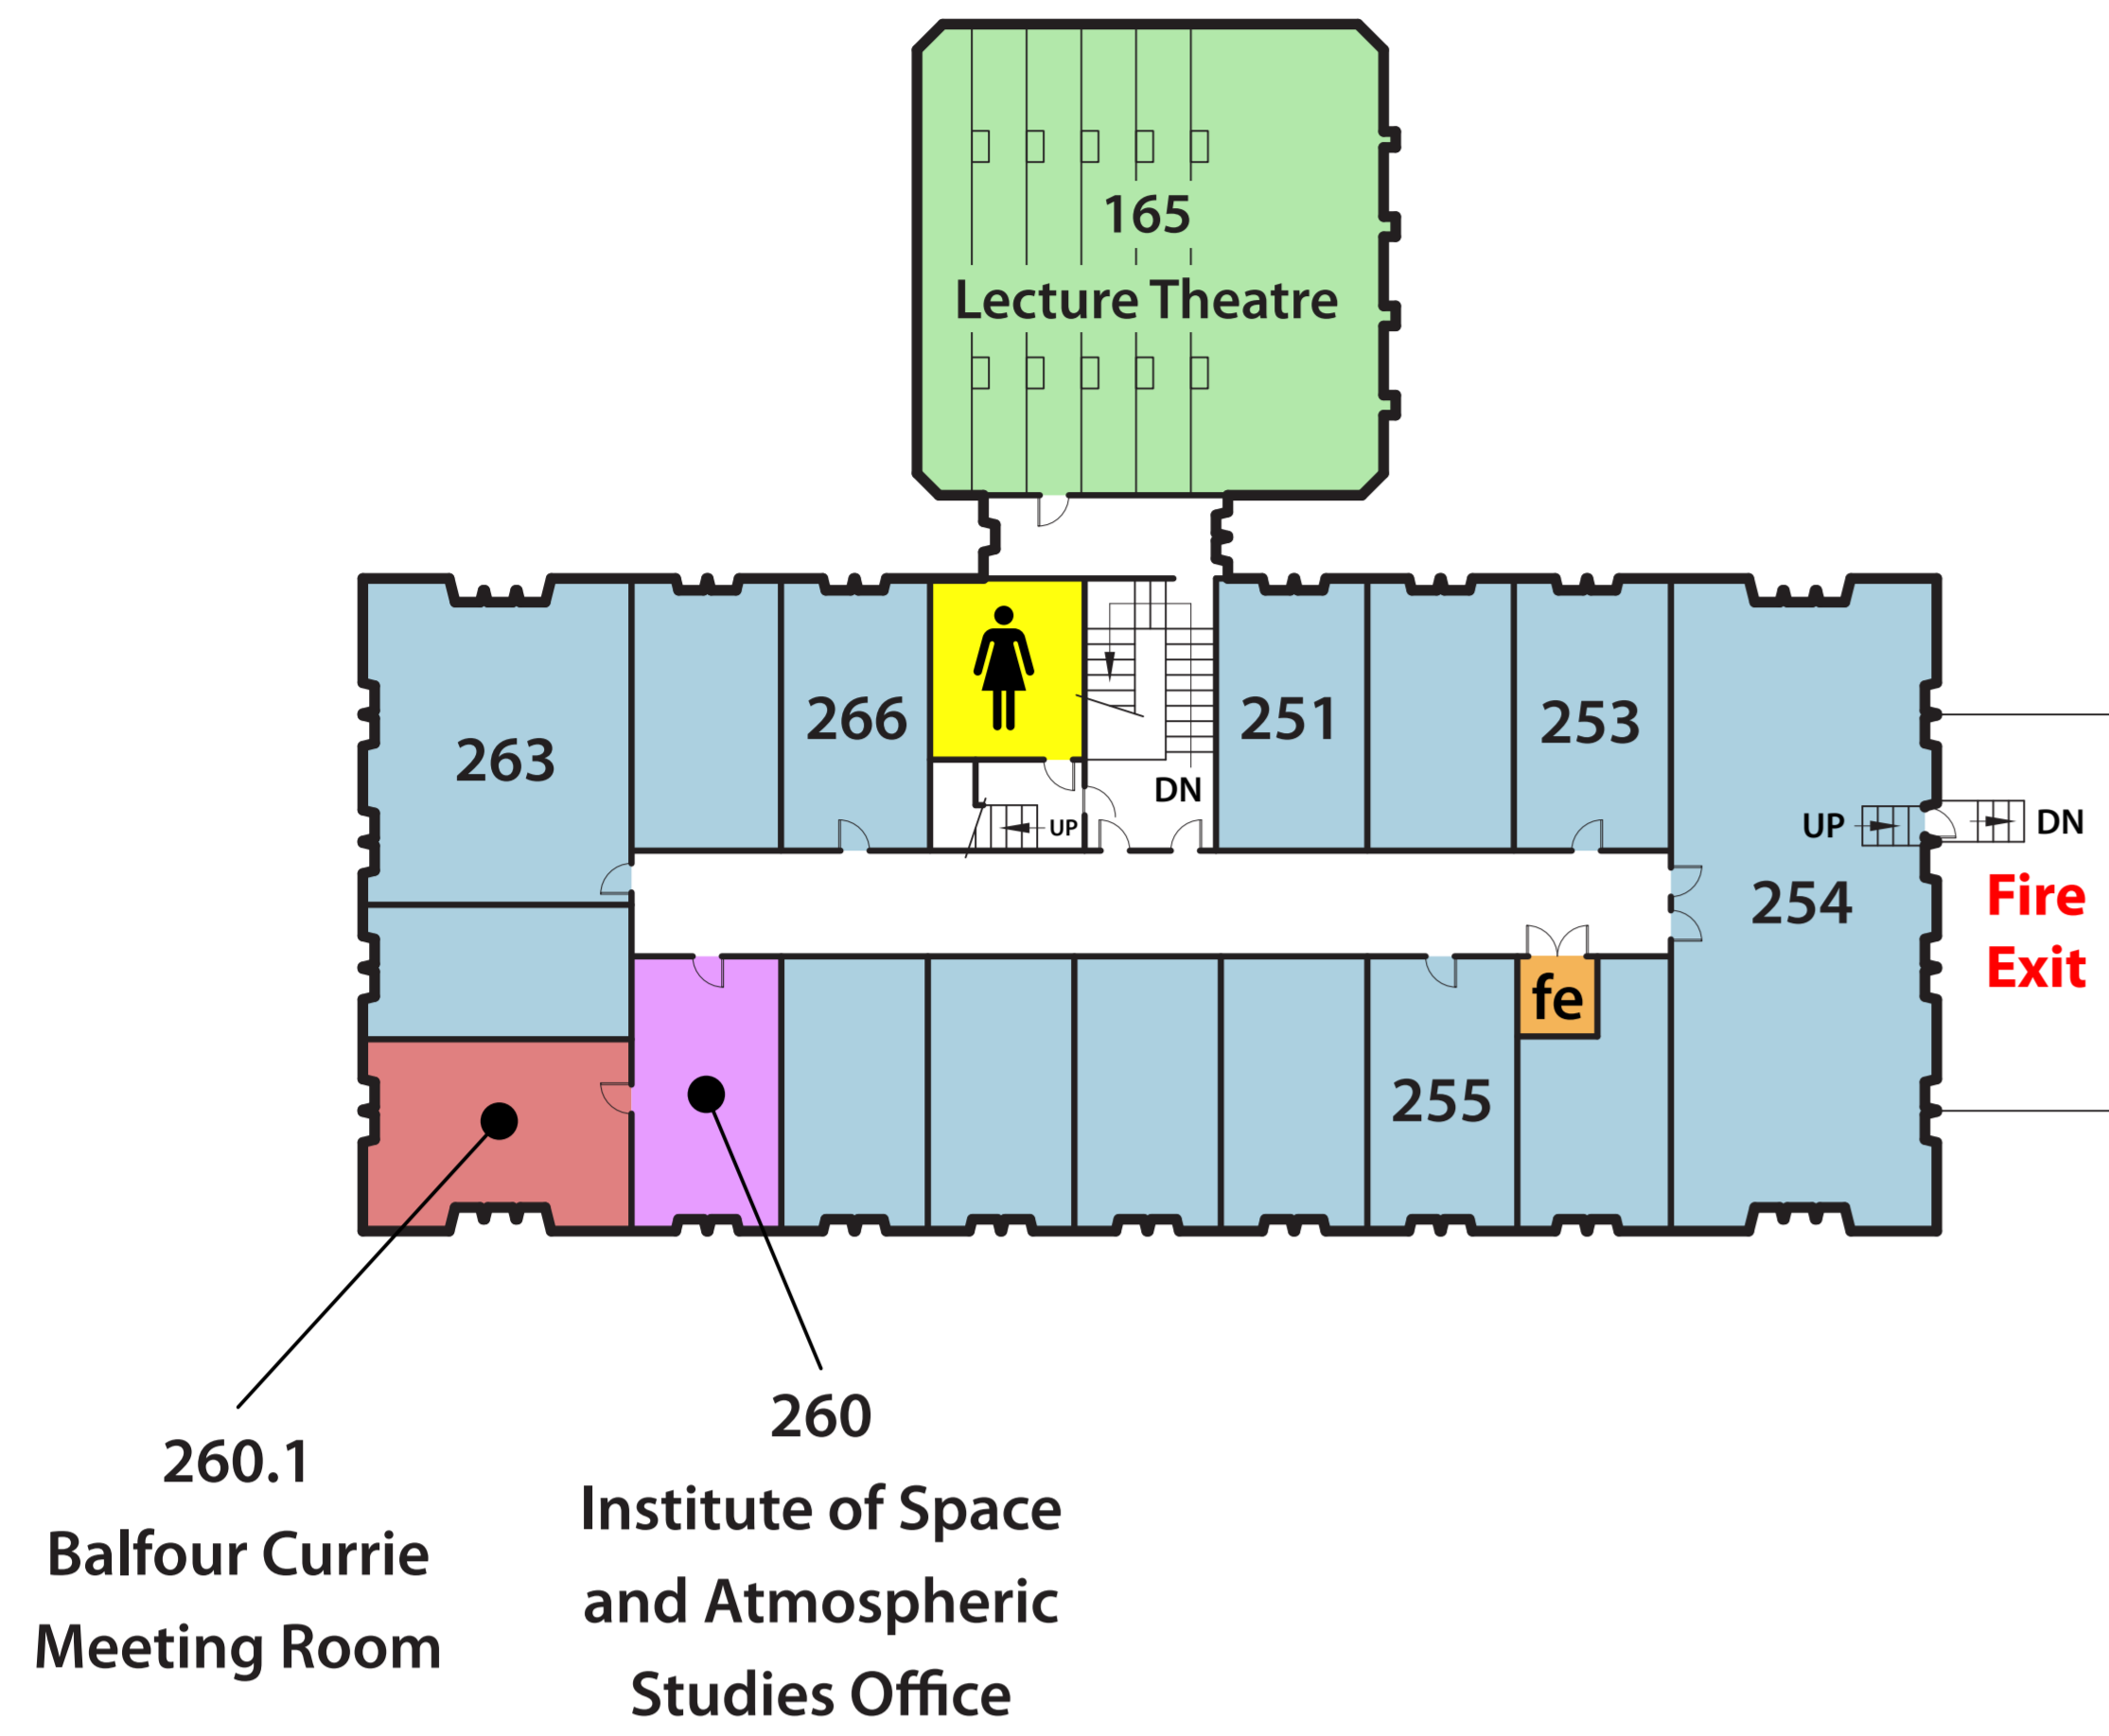

Physics Building

Second Floor

Third Floor

First Floor

Directory

Basement

- 4 Student Lounge
- 6 Computer Lab
- 33 Loading Dock
- 39 Woodworking Shop
- 40 Machine Shop
- 41 Welding Shop

1st Floor

- 103 Lecture Theatre
- 107 Lecture Theatre
- 126-130 Classrooms
- 162/163 Physics & Engineering Physics General Inquiries
- 165 Lecture Theatre
- 175 Seminar Room

2nd Floor

- 260 Institute of Space and Atmospheric Studies Office
- 260.1 Balfour Currie Meeting Room

- e Elevator
- fe Freight Elevator
- Path of Indoor Travel
- Teaching Rooms

Basement